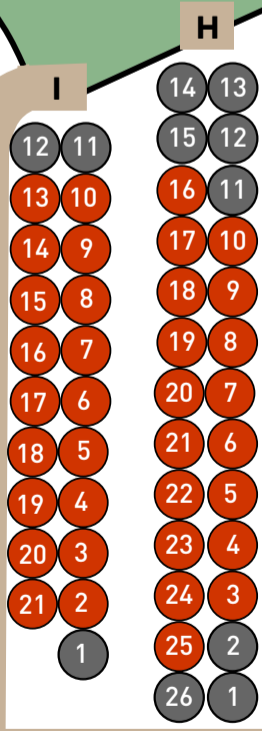

BLUE OX FAMILY RESERVED

FAMILY RESERVED CAMPSITE KEY

 20' X 30' SITES

 UNAVAILABLE

PLEASE COME PREPARED FOR UNEVEN GROUND WHICH IS THE REALITY OF THE GEOLOGY OF OUR CAMPGROUND. SOME HELPFUL TOOLS FOR LEVELING YOUR RV OR CAMPER INCLUDE JACKS, A SHOVEL, AND LEVELING BLOCKS OF 2X6 OR LARGER LUMBER.

*MAP IS NOT TO SCALE AND IS ONLY FOR REFERENCE. DOES NOT SHOW SOLD SITES. PLEASE VISIT OUR TICKETING PAGE TO VIEW AVAILABILITY.

TO UNRESERVED
TENT CAMPING

PINES
RESERVED

ELECTRIC
RESERVED

VENDOR
CAMPING

KIDS
STAGE