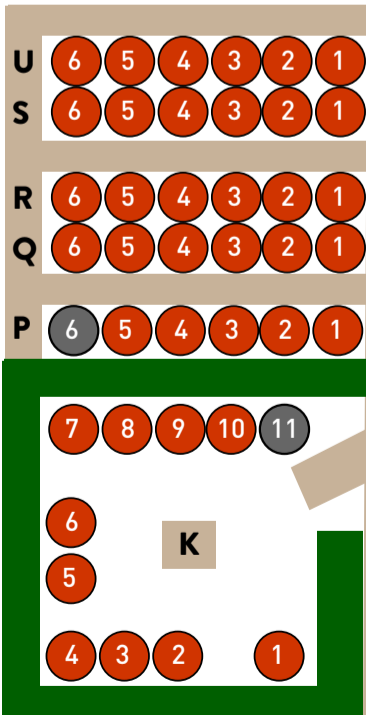

BLUE OX FAMILY RESERVED

FAMILY RESERVED CAMPSITE KEY

 20' X 30' SITES

 UNAVAILABLE

PLEASE COME PREPARED FOR UNEVEN GROUND WHICH IS THE REALITY OF THE GEOLOGY OF OUR CAMPGROUND. SOME HELPFUL TOOLS FOR LEVELING YOUR RV OR CAMPER INCLUDE JACKS, A SHOVEL, AND LEVELING BLOCKS OF 2X6 OR LARGER LUMBER.

*MAP IS NOT TO SCALE AND IS ONLY FOR REFERENCE. DOES NOT SHOW SOLD SITES. PLEASE VISIT OUR TICKETING PAGE TO VIEW AVAILABILITY.

TO UNRESERVED
TENT CAMPING

PINES
RESERVED

ELECTRIC
RESERVED

VENDOR
CAMPING

KIDS
STAGE