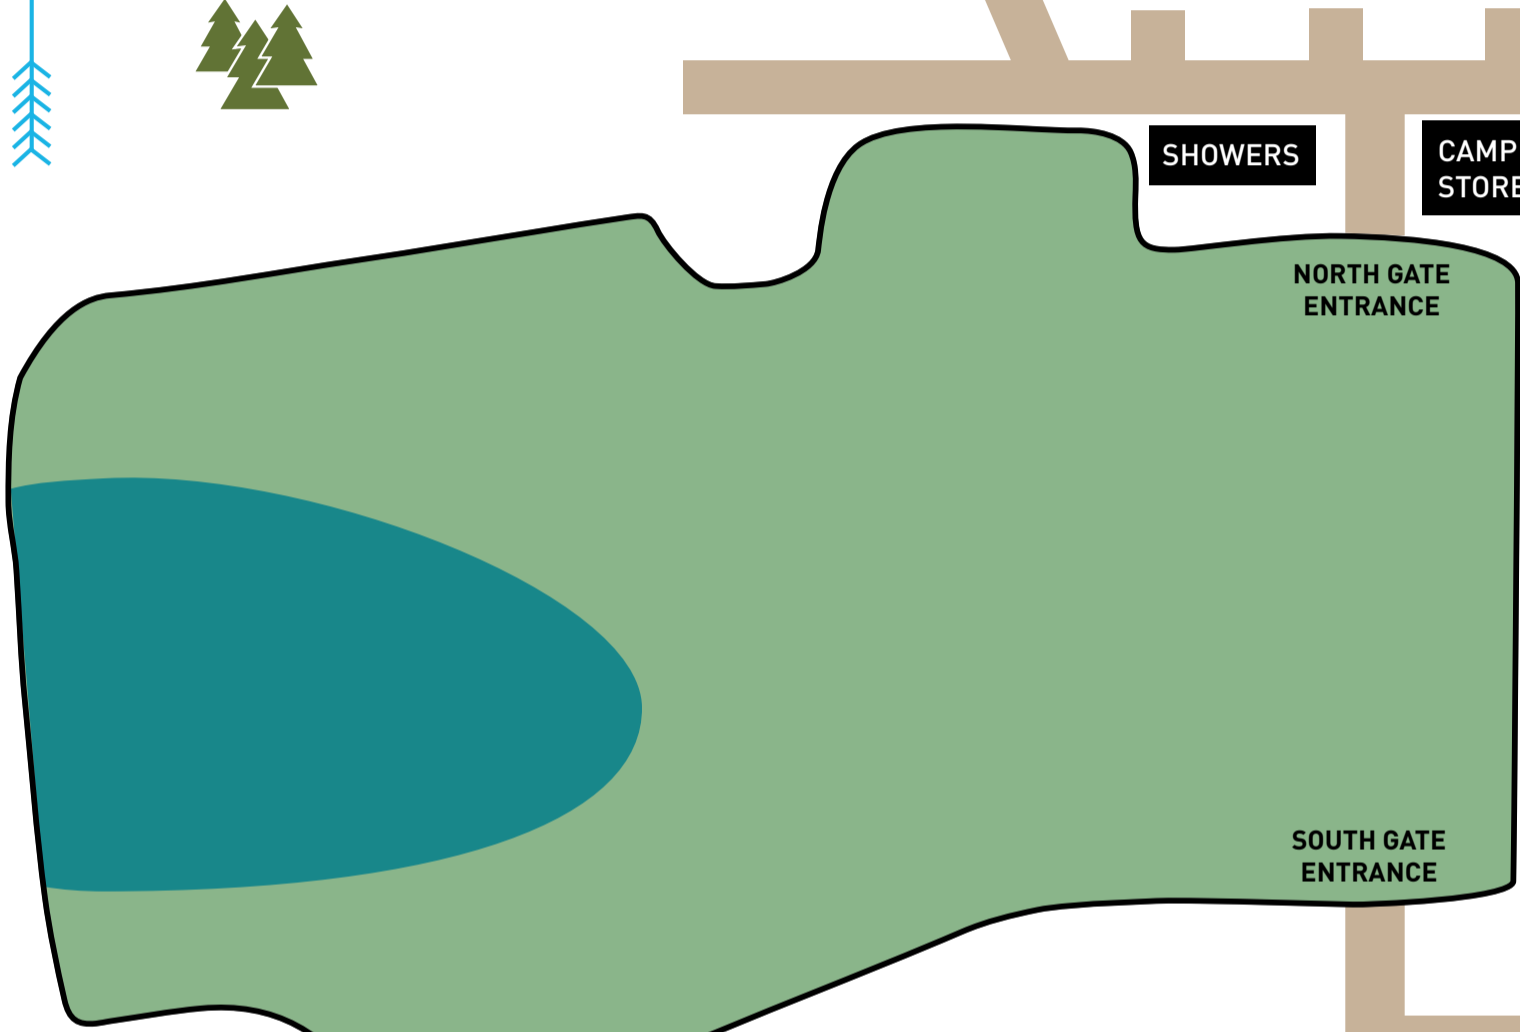

BLUE OX FAMILY RESERVED

FAMILY RESERVED CAMPSITE KEY

 20' X 30' SITES

 UNAVAILABLE

PLEASE COME PREPARED FOR UNEVEN GROUND WHICH IS THE REALITY OF THE GEOLOGY OF OUR CAMPGROUND. SOME HELPFUL TOOLS FOR LEVELING YOUR RV OR CAMPER INCLUDE JACKS, A SHOVEL, AND LEVELING BLOCKS OF 2X6 OR LARGER LUMBER.

*MAP IS NOT TO SCALE AND IS ONLY FOR REFERENCE. DOES NOT SHOW SOLD SITES. PLEASE VISIT OUR TICKETING PAGE TO VIEW AVAILABILITY.

TO UNRESERVED
TENT CAMPING

PINES
RESERVED

ELECTRIC
RESERVED

VENDOR
CAMPING

KIDS
STAGE

PINES GATE